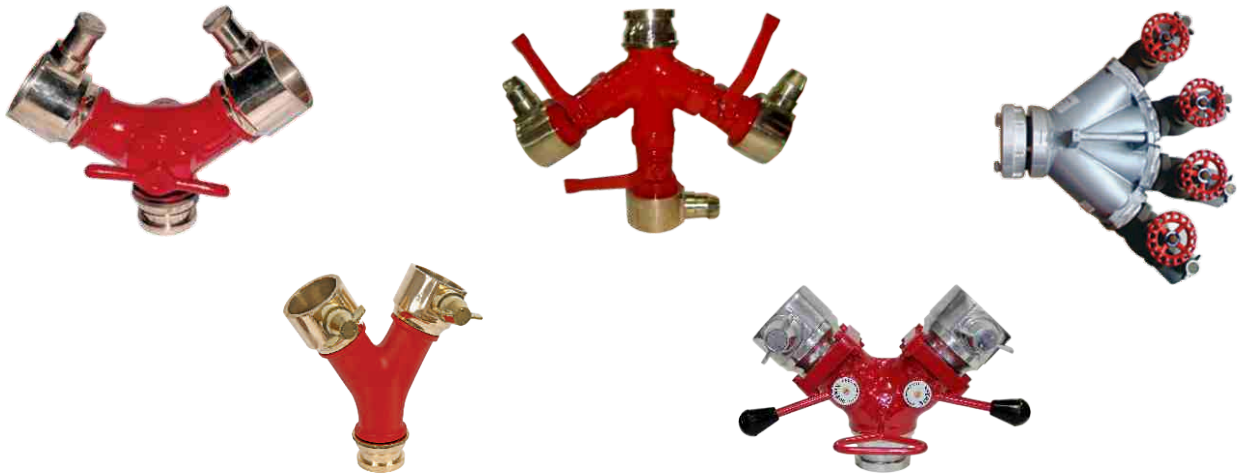

Dividing Breeching

- ◆ Single Water Supply Hose divided into Multiple Hose lines for enhanced water delivery
- ◆ Standard version without Control arrangement
- ◆ Controlled versions are available with Ball Valve or Screw Down type valve for each dividing line
- ◆ Swivel Connection available on Request

Inlet	Outlet	Connection	Lines	Material of Construction
4 Inch 3 Inch 2.5 Inch	4 Inch 3 Inch 2.5 Inch	British Standard Instantaneous Storz Coupling Russian GOST American NST Rocker Lug BSRT Threaded	2 Way 3 Way 4 Way	Gunmetal Aluminium Alloy

Collecting Breeching

- ◆ Two or Multiple Hose Lines merged into Single Water Supply Line for Higher and effective Water delivery
- ◆ Standard version without Control arrangement
- ◆ Controlled versions are available with Spring loaded Non Return Valve, Ball Valve or Screw Down type valve for each dividing line
- ◆ Swivel Connection available on Request